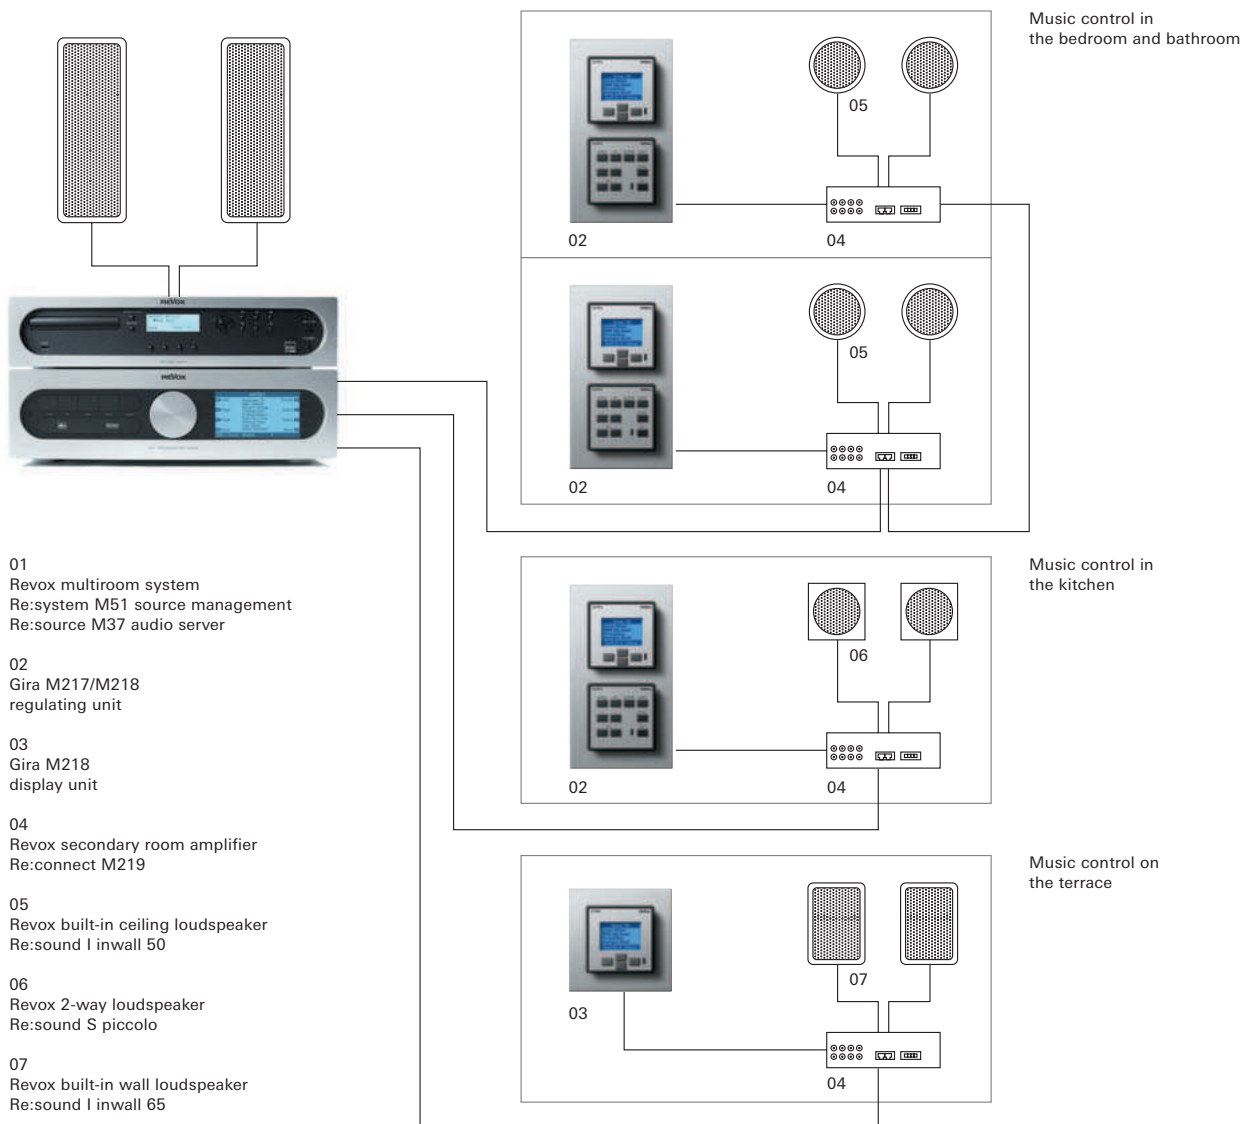

Up to 32 rooms can be supplied with music via the Revox M51 central unit. In the process it's possible to define four different listening zones of up to eight rooms each. Each listening zone can access its own music.

### The Gira operating units

In cooperation with Revox, Gira offers the M218 operating unit and the M217 display unit for the Revox multiroom system. These control units make it possible to operate the Revox multiroom system from every room. This enables a uniform appearance with the rest of the electrical installation.

With the M218 operating unit, the Revox multiroom system can be activated at the press of single button - including volume control and station checking.

The Gira M217 display unit is the matching addition to this, as it expands the control options. The display shows information on the source of the Revox multiroom system currently played. And in addition to selecting a track or station, up to four timer functions can be programmed in each room.

Both units can be used individually. Virtually all important functions can also be controlled with the M217 by using the multi-function buttons.

Ideally, the Gira M218 operating unit and the Gira M217 display unit are combined in a 2-gang cover frame to produce the Gira M217/M218 regulating unit.