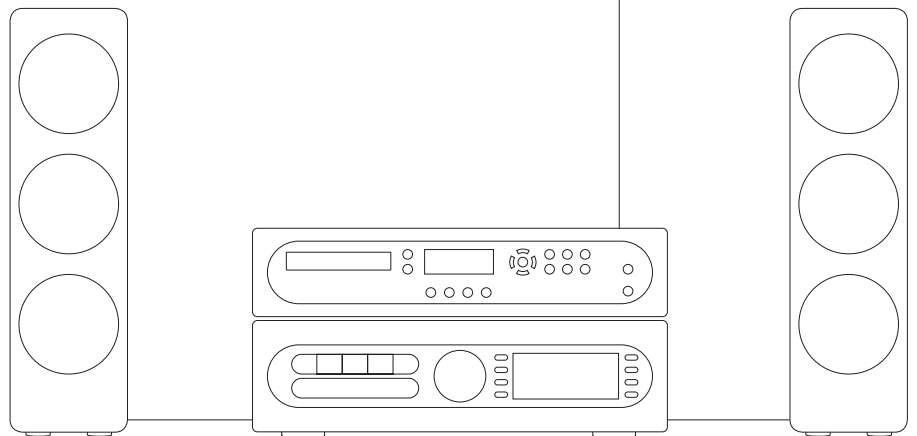

Connecting to stereo systems via docking stations and cinch socket outlets