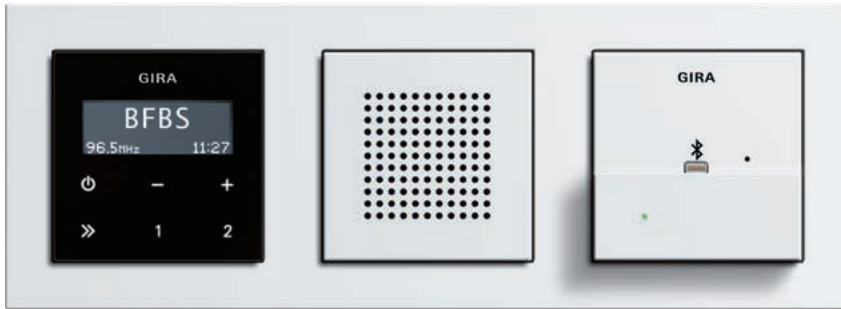

Music playback

The Gira docking station allows external music sources to be connected to the Gira RDS radio or a stereo system.

Music is transferred wirelessly via Bluetooth so that mobile end devices needn't be inserted. This means music can be enjoyed while editing e-mails or reading messages at the same time.

This transfer method also enables music to be input from sources such as laptops. Internet radio stations which are received via a corresponding device in the home network can also be played by the Gira RDS radio via the docking station.

Up to eight audio sources can be assigned to the docking station via Bluetooth. Other assignments delete the connections which have been unused for the longest period.

Exchangeable top units

The Gira docking station is compatible with all common charger interfaces because it is equipped with three exchangeable top units which can be switched out quickly and easily by means of a swivelling mechanism. Diverse smartphones and MP3 players can be connected and charged via exchangeable top units for Apple 30-pin, Apple Lightning, or USB Micro-B.

Blind cover plate

The Gira docking station is also available with an elegant blind cover plate, which is a perfect solution when only music playback functions via Bluetooth are required rather than charging functions, or when a smooth surface is desired for optical or cleaning reasons.

Gira RDS flush-mounted radio and Gira docking station
Gira E2, pure white glossy

Docking station top unit for
Apple Lightning

Docking station top unit for
Apple 30-pin

Docking station top unit for
USB Micro-B